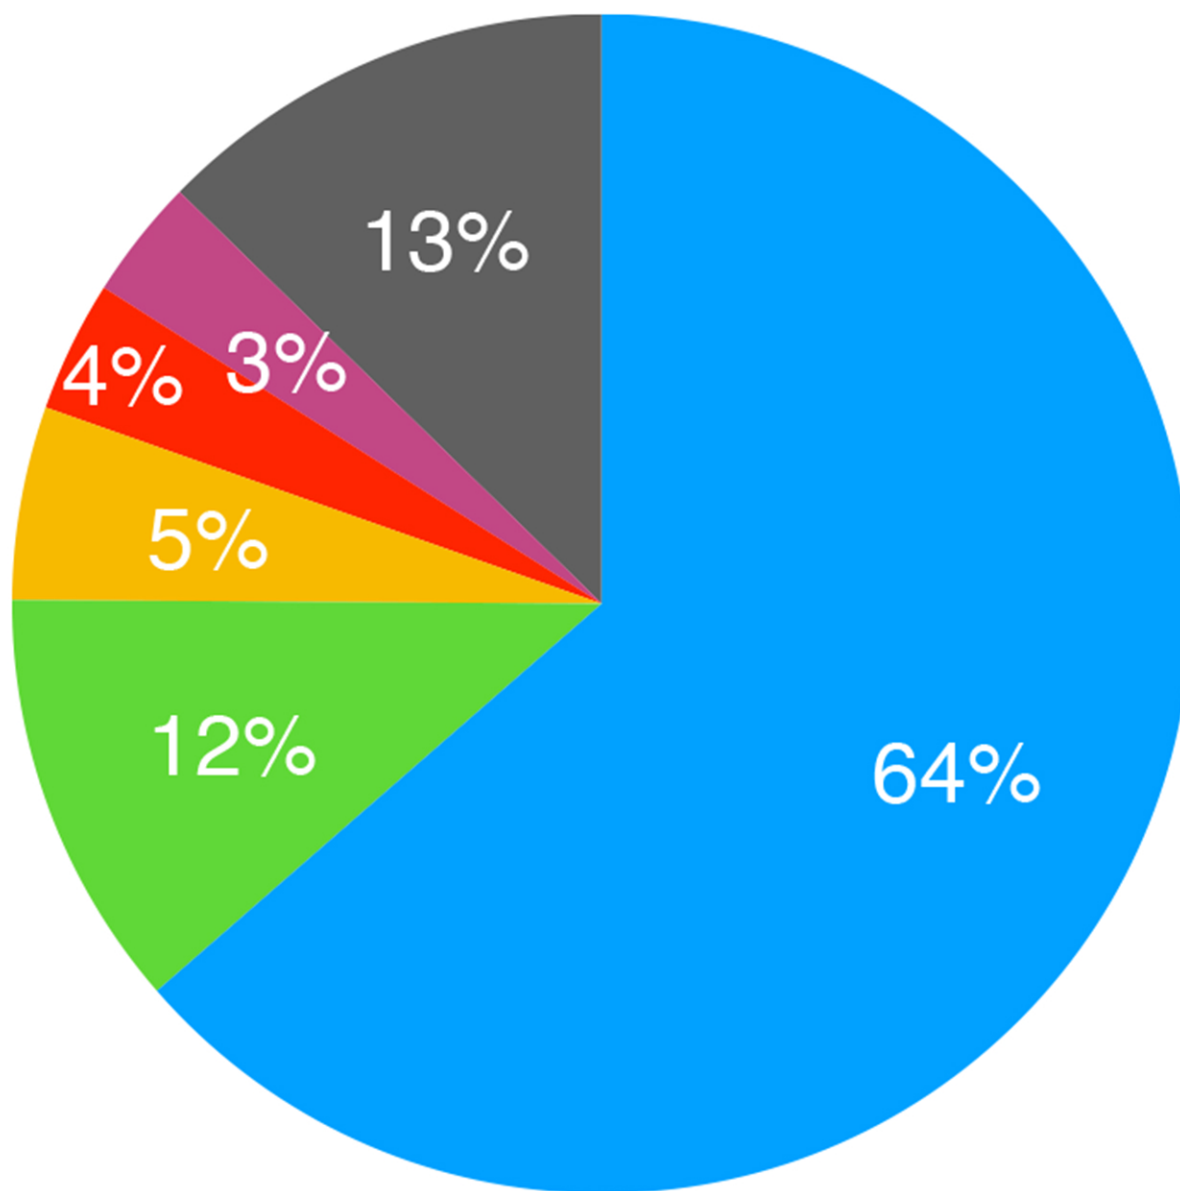

# Teacup Nordic skier origin

Teacup Nordic gets more than 25,000 skiers a season. The percentages here are rounded up or down to the whole number.

**Source:** Teacup Nordic